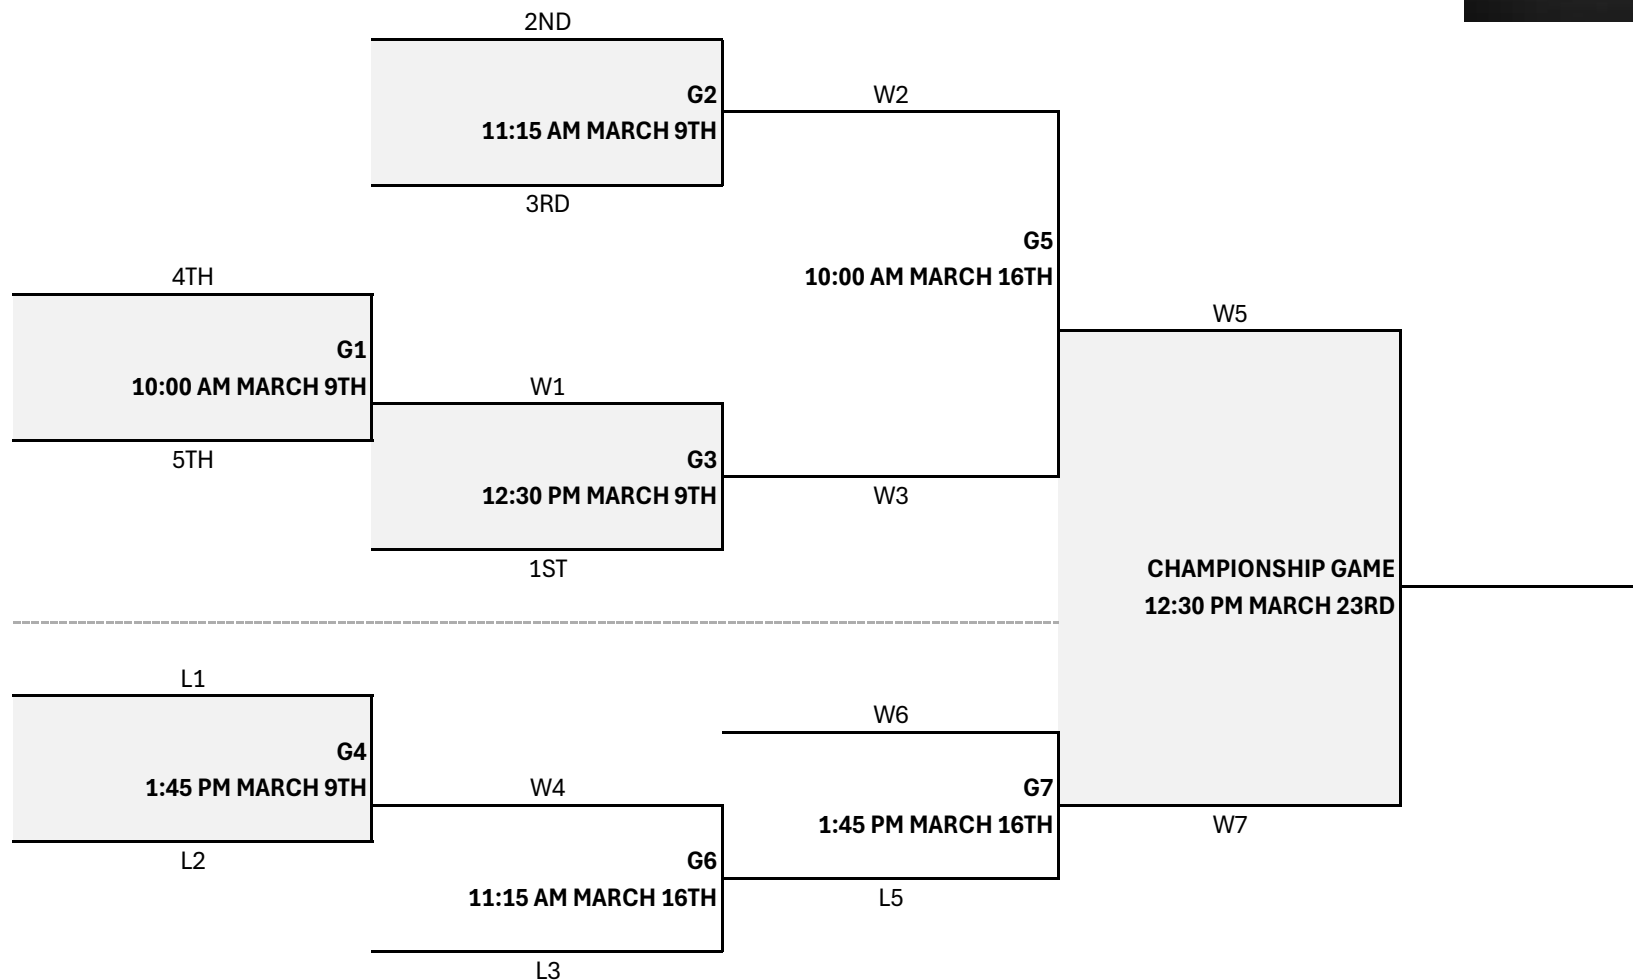

# 2024-25 WTHL WOMEN'S DIVISION PLAYOFF DOUBLE ELIMINATION BRACKET

L4 = OUT                      L = Loser  
 L6 = OUT                      W = Winner  
 L7 = OUT                      G = Game